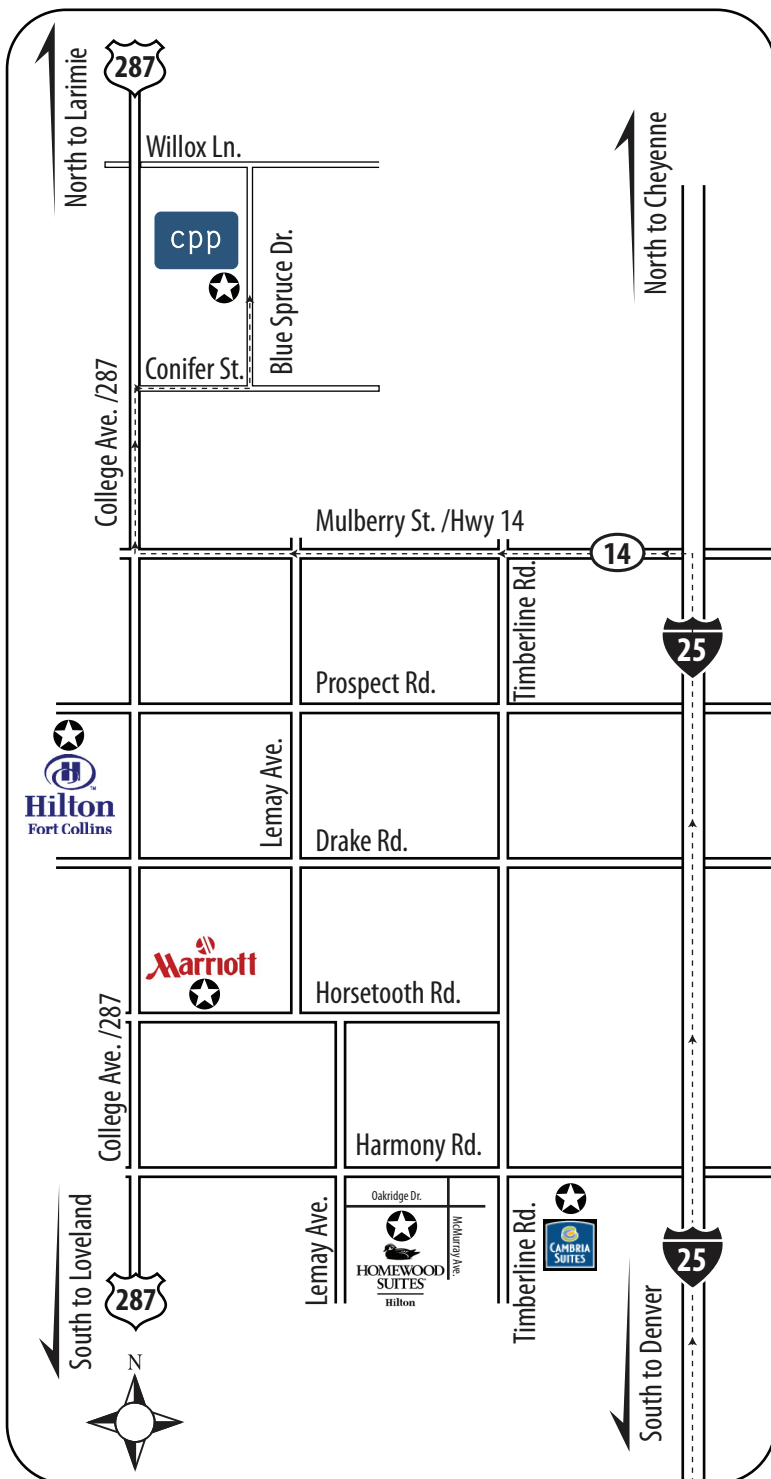

Entering Fort Collins

CPP recommends the following hotels:

(Ask for the CPP Corporate Rate)

Cambria Suites

2921 Harmony Road
Fort Collins, CO 80525
Telephone: +1 (970) 267-9000

Homewood Suites

1521 Oakridge Drive
Fort Collins, CO 80525
Telephone: +1 (970) 225-2400

Hilton Fort Collins

425 W. Prospect Road
Fort Collins, Colorado 80525
Telephone: +1 (970)-482-2626

Marriott

350 East Horsetooth Road
Fort Collins, CO 80525
Telephone: +1 (970) 226-5200

Shuttle from Denver International Airport

Schedule a ride from DIA to Fort Collins
Through SuperShuttle.
Telephone: +1 (970)-482-0505